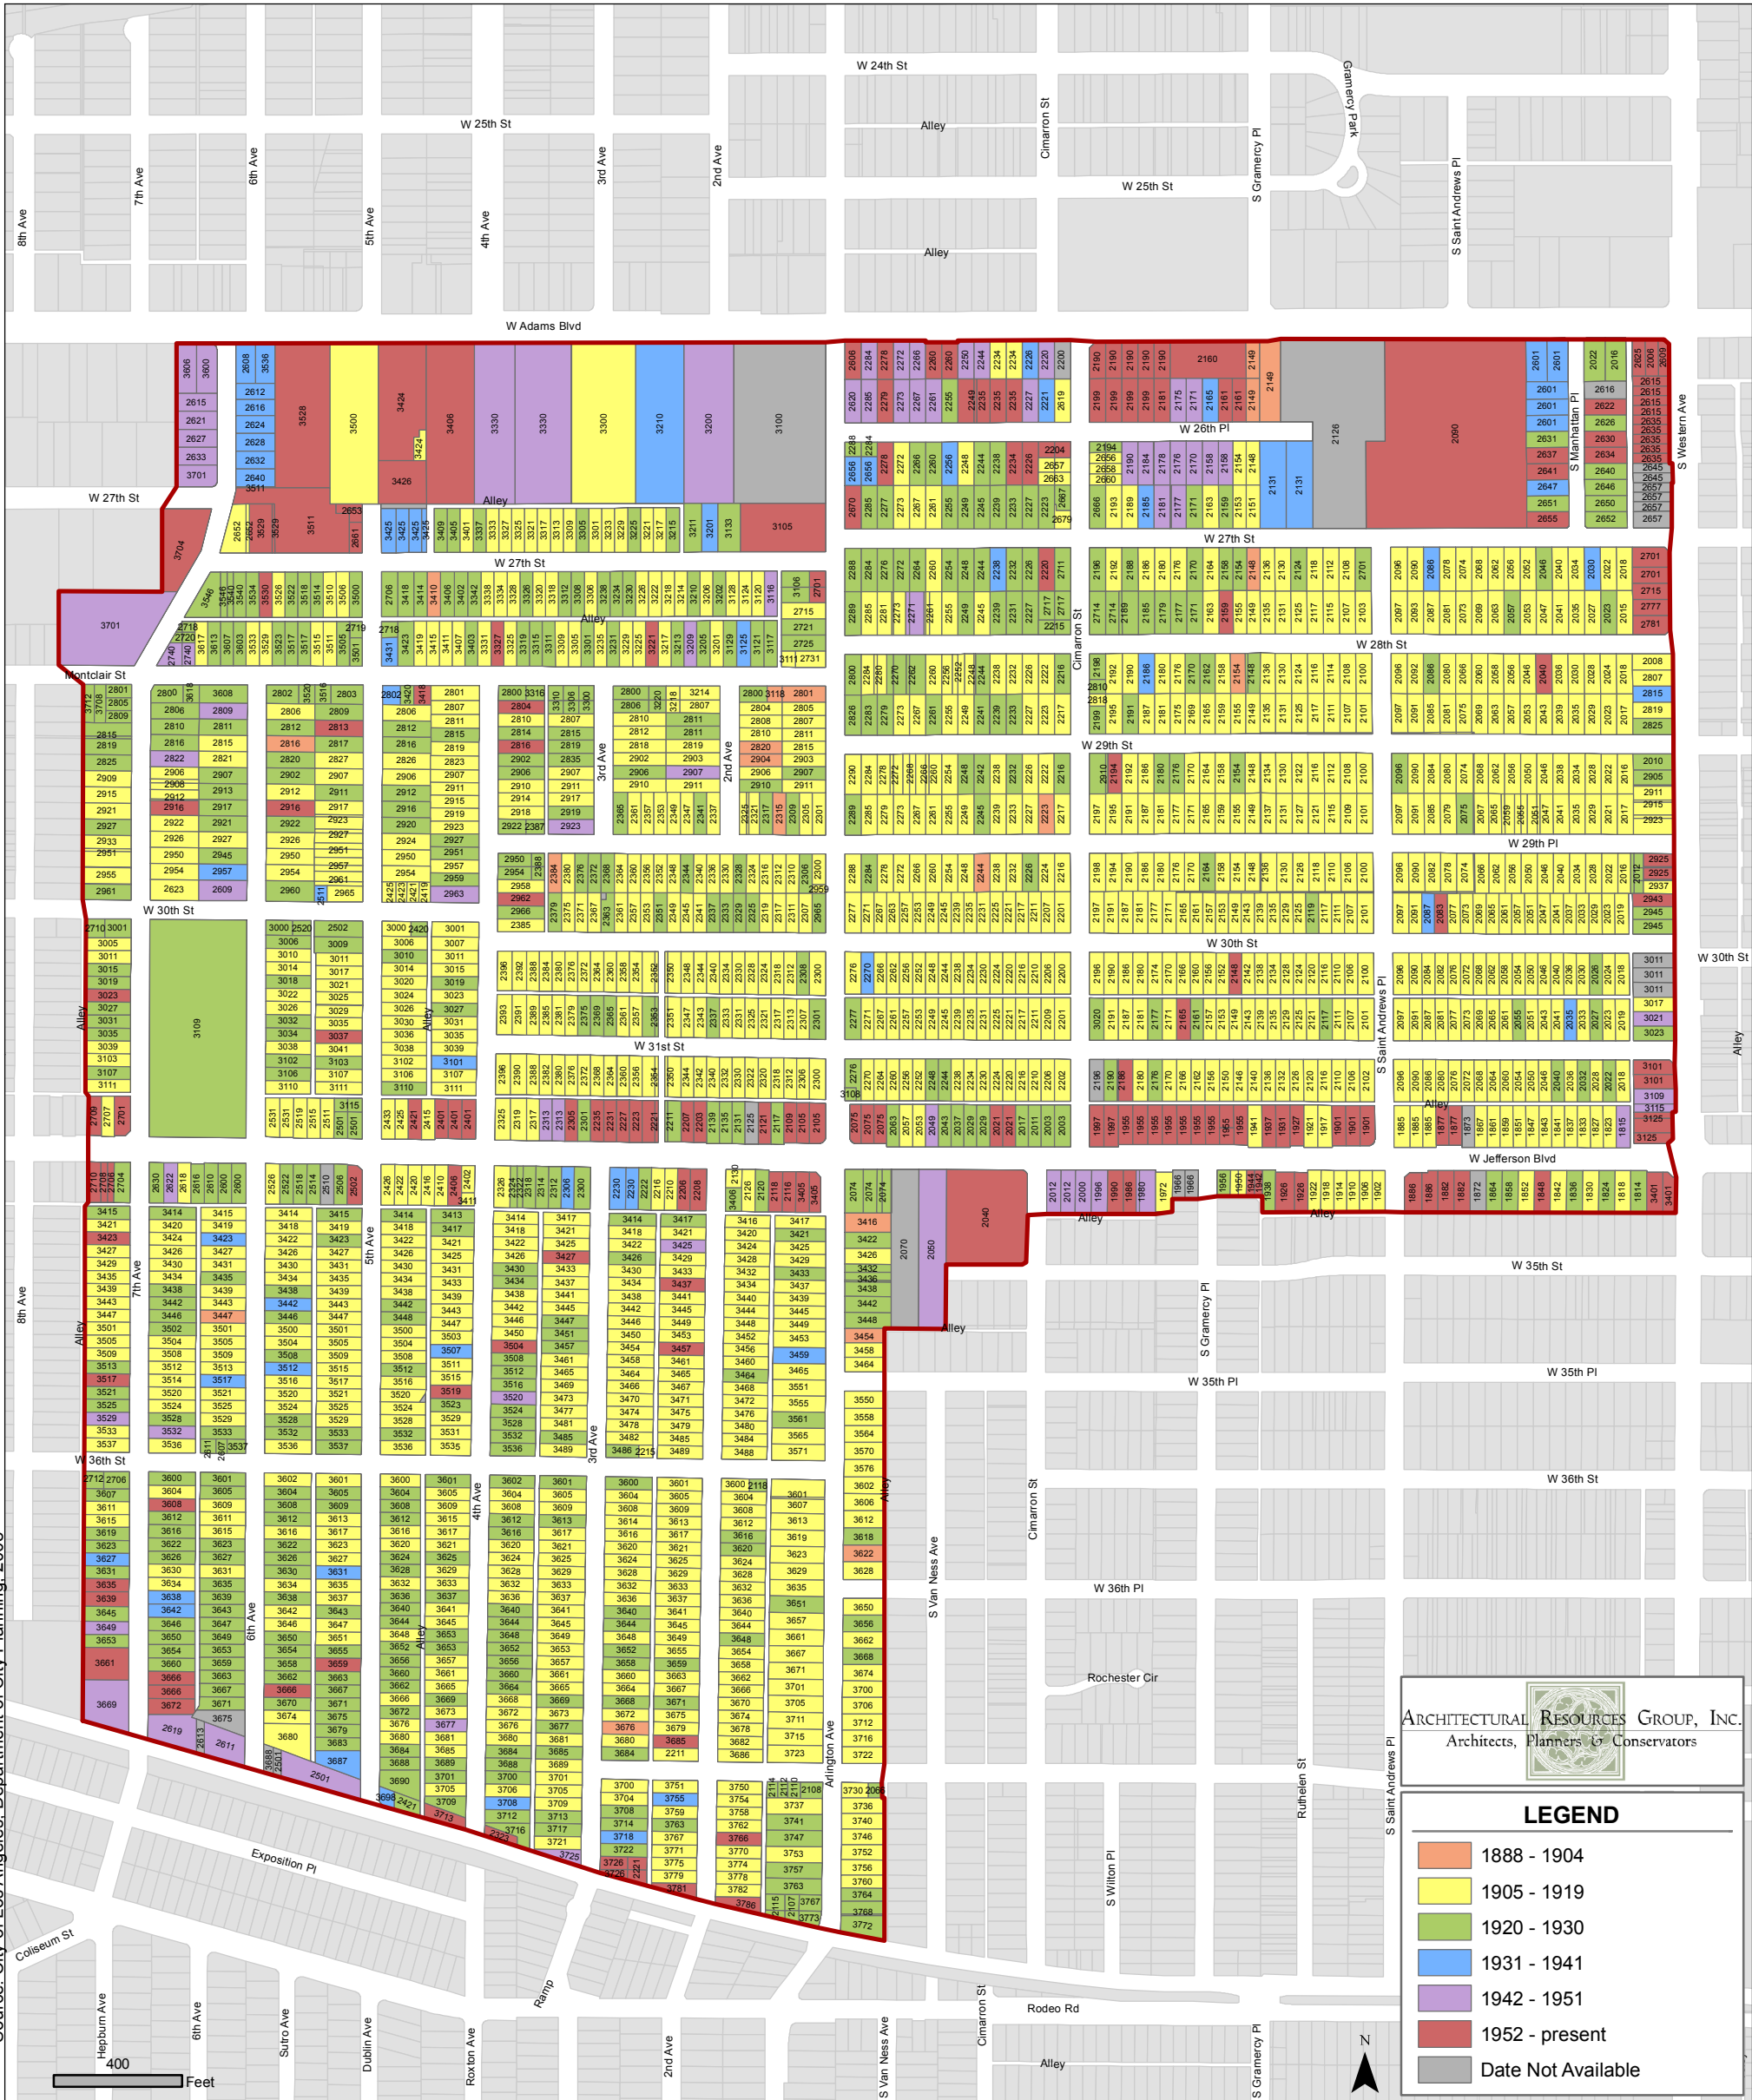

JEFFERSON PARK HISTORIC RESOURCES SURVEY - CITY OF LOS ANGELES

Building Chronology Map (August 2009)

Source: City of Los Angeles, Department of City Planning, 2008

ARCHITECTURAL RESOURCES GROUP, INC.
Architects, Planners & Conservators

LEGEND

- 1888 - 1904
- 1905 - 1919
- 1920 - 1930
- 1931 - 1941
- 1942 - 1951
- 1952 - present
- Date Not Available